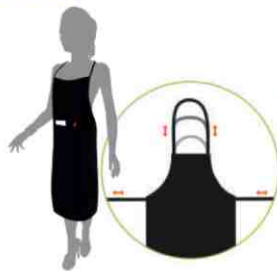

Delantal/Apron

Quitamanchas/Wine stain remover